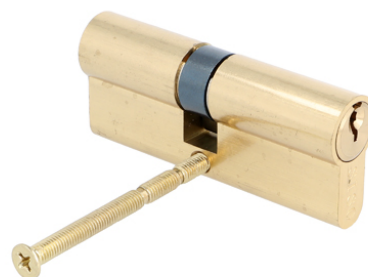

# PRODUCT SHEET

**Description:**

Profile Cylinder, Brass Polished, 75mm (30+10+35mm) FAB Key Way, W/3 SISO Metal Keys, W/Screw

**Item number:**

14.60.131-0

Units	Box	Carton	HS Code	Barcode
Pcs.	10	100	8301600090	 5704866051453