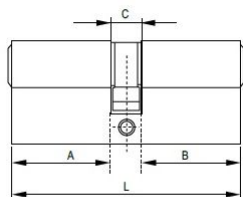

# PRODUCT SHEET

**Description:**

Profile Cylinder, Brass Polished, 75mm (30+10+35mm) FAB Key Way, W/3 SISO Metal Keys, W/Screw

**Item number:**

14.60.131-0

Units	Box	Carton	HS Code	Barcode
Pcs.	10	100	8301600090	 5704866051453