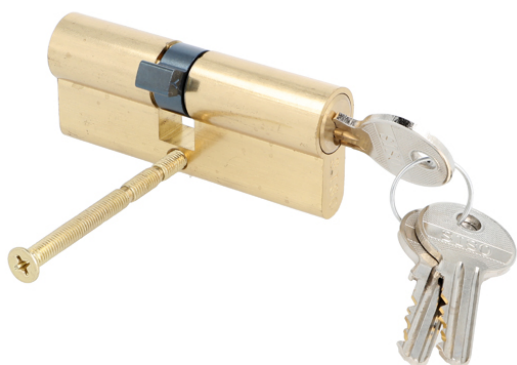

# PRODUCT SHEET

**Description:**

Profile Cylinder, Brass Polished, 75mm (30+10+35mm) FAB Key Way, W/3 SISO Metal Keys, W/Screw

**Item number:**

14.60.131-0

Units	Box	Carton	HS Code	Barcode
Pcs.	10	100	8301600090	 5704866051453