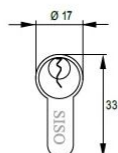

# PRODUCT SHEET

**Description:**

Profile Cylinder, Brass Polished, 75mm (30+10+35mm) FAB Key Way, W/3 SISO Metal Keys, W/Screw

**Item number:**

14.60.131-0

Units	Box	Carton	HS Code	Barcode
Pcs.	10	100	8301600090	 5704866051453